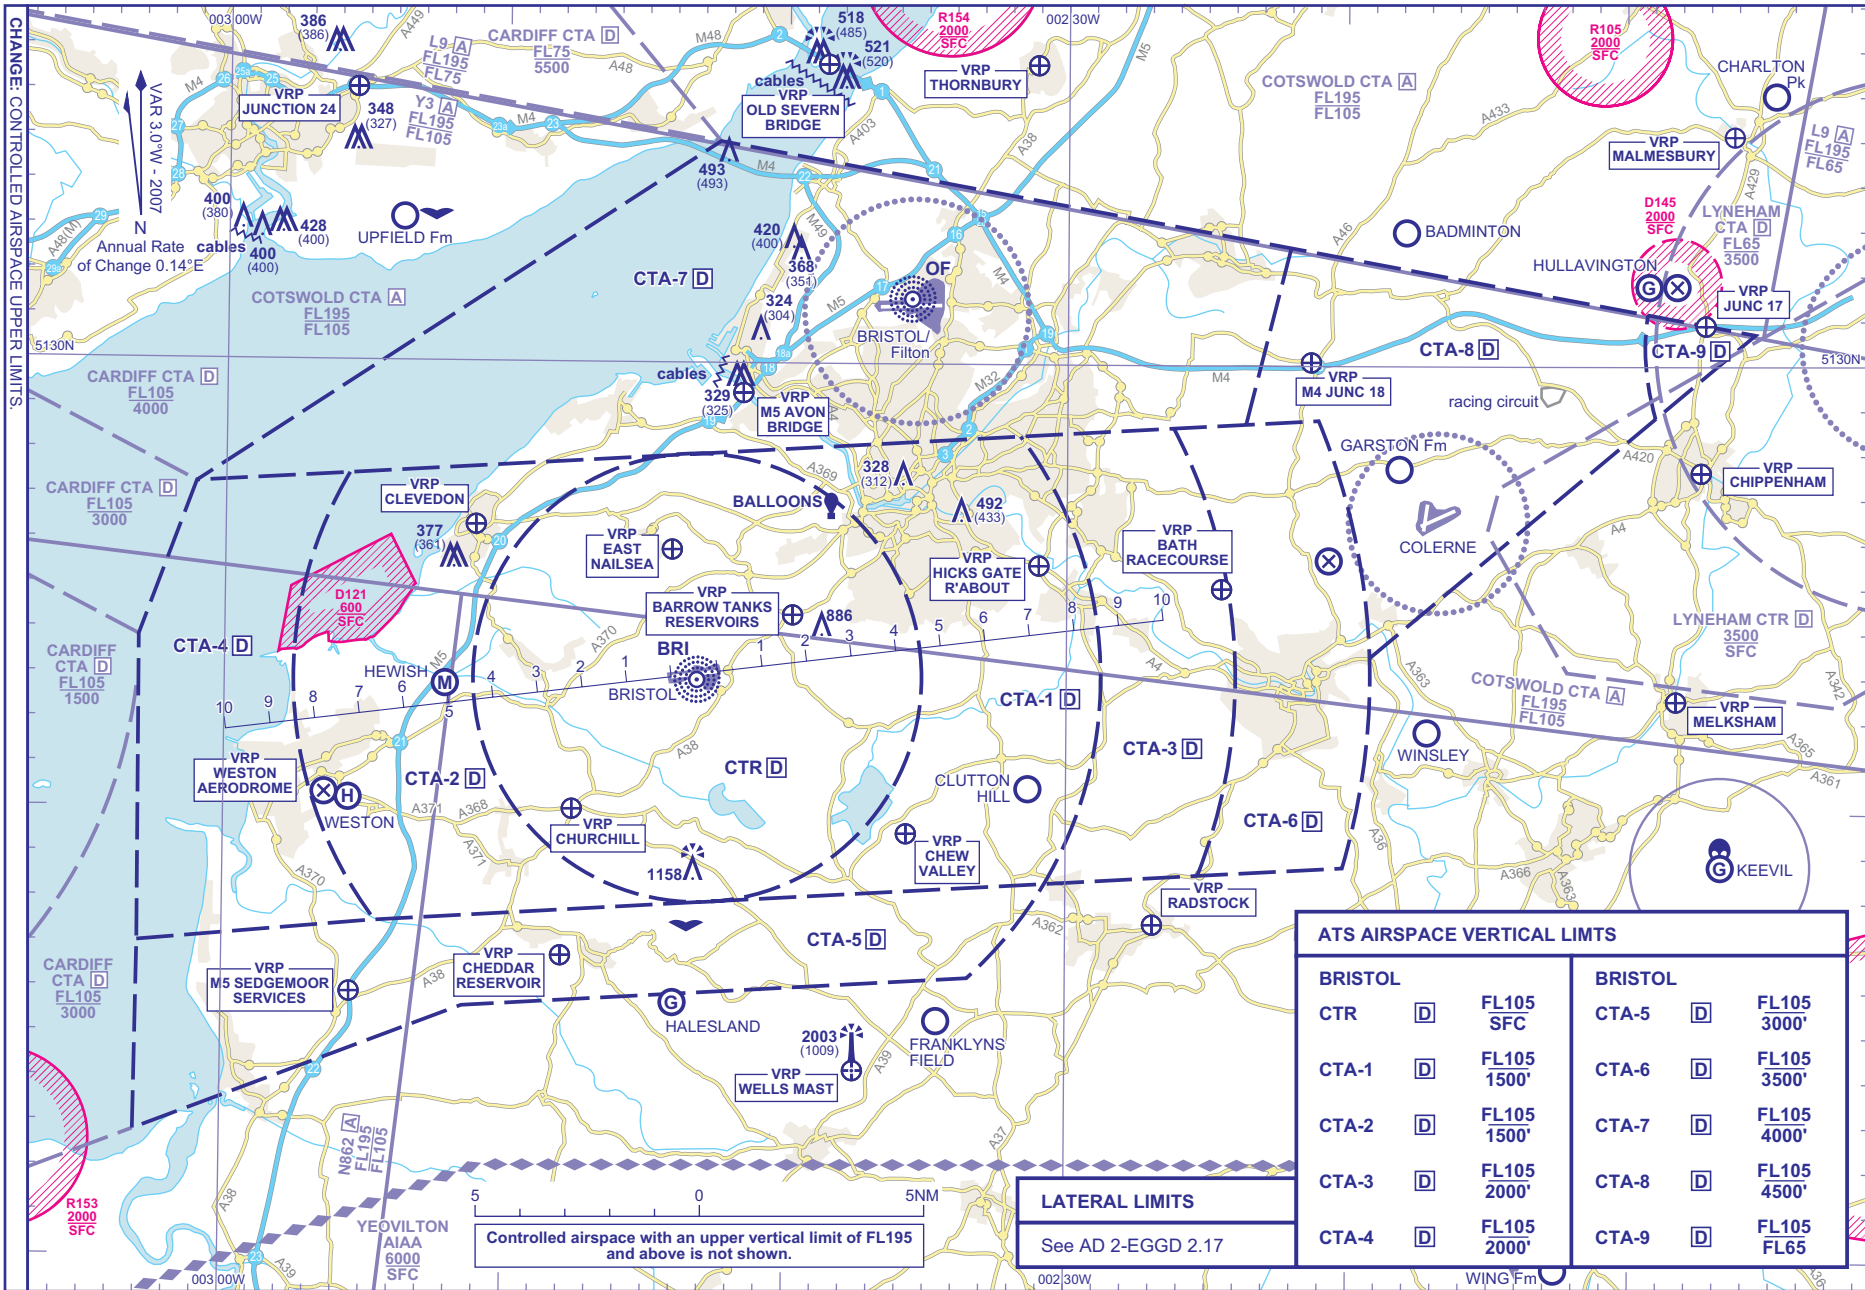

CONTROL ZONE AND CONTROL AREA CHART

BRISTOL

ATS AIRSPACE VERTICAL LIMITS			
BRISTOL	CTR	D	FL105 SFC
BRISTOL	CTA-5	D	FL105 3000'
BRISTOL	CTA-1	D	FL105 1500'
BRISTOL	CTA-6	D	FL105 3500'
BRISTOL	CTA-2	D	FL105 1500'
BRISTOL	CTA-7	D	FL105 4000'
BRISTOL	CTA-3	D	FL105 2000'
BRISTOL	CTA-8	D	FL105 4500'
BRISTOL	CTA-4	D	FL105 2000'
BRISTOL	CTA-9	D	FL105 FL65

LATERAL LIMITS
See AD 2-EGGD 2.17

Controlled airspace with an upper vertical limit of FL195 and above is not shown.

Civil Aviation Authority
 AMDT 4/07
 CHANGE: CONTROLLED AIRSPACE UPPER LIMITS
 AERO INFO DATE 1 FEB 07
 V.A.R. 3.0°W - 2007
 Annual Rate of Change 0.14°E